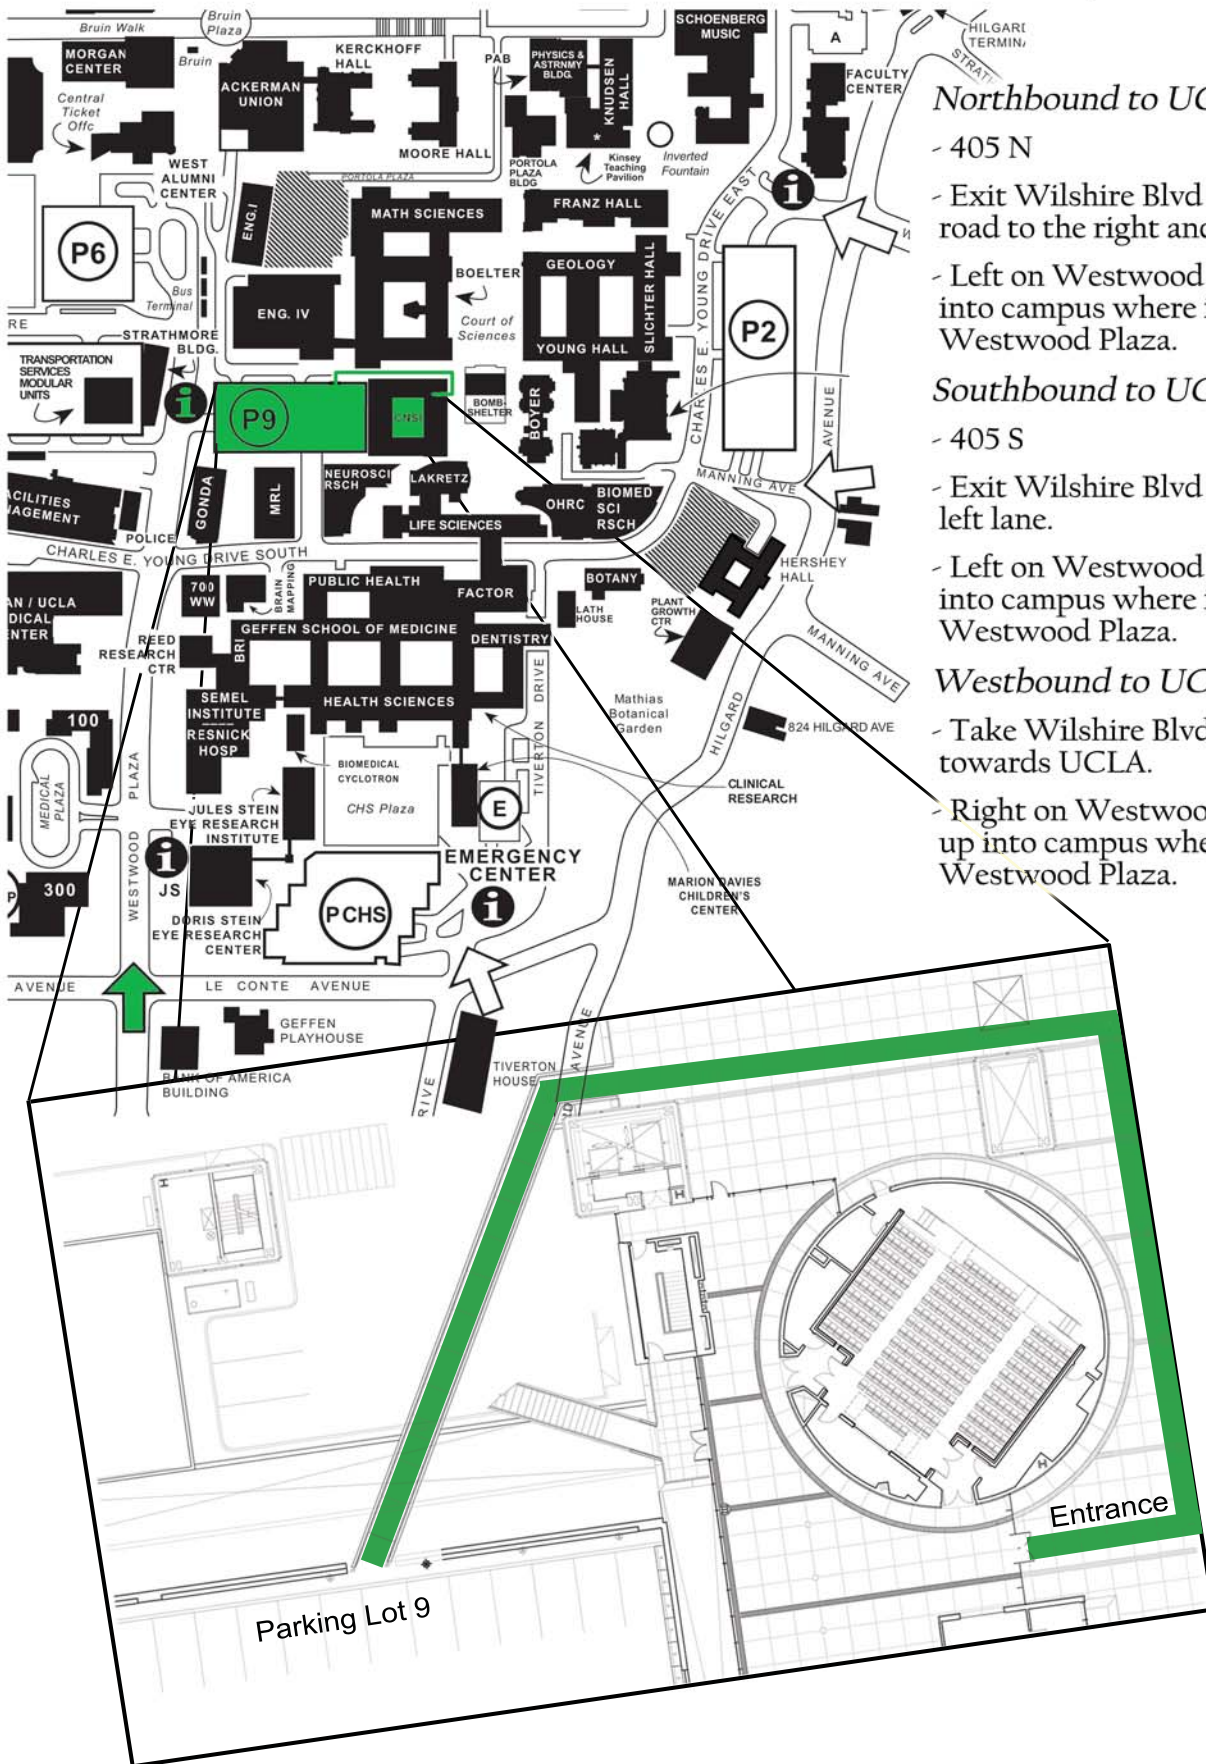

DIRECTIONS

Northbound to UCLA (LAX to UCLA):

- 405 N
- Exit Wilshire Blvd East and follow the road to the right and stay on the far left lane
- Left on Westwood Blvd and go straight up into campus where it will change to Westwood Plaza.

Southbound to UCLA:

- 405 S
- Exit Wilshire Blvd East and stay on the far left lane.
- Left on Westwood Blvd and go straight up into campus where it will change to Westwood Plaza.

Westbound to UCLA

- Take Wilshire Blvd. and head west towards UCLA.
- Right on Westwood Blvd and go straight up into campus where it will change to Westwood Plaza.

- A parking permit may be obtained at the information kiosk towards the end of Westwood Plaza.

- Parking Structure 9 is located on your right, park at the top level.

- The CNSI building is built onto the roof level of the parking structure. Use the walkway/bridge on the far left side to make your way around to the front entrance of the CNSI building. Once at the front entrance, please use the call box to the left of the doors to gain access to the building.