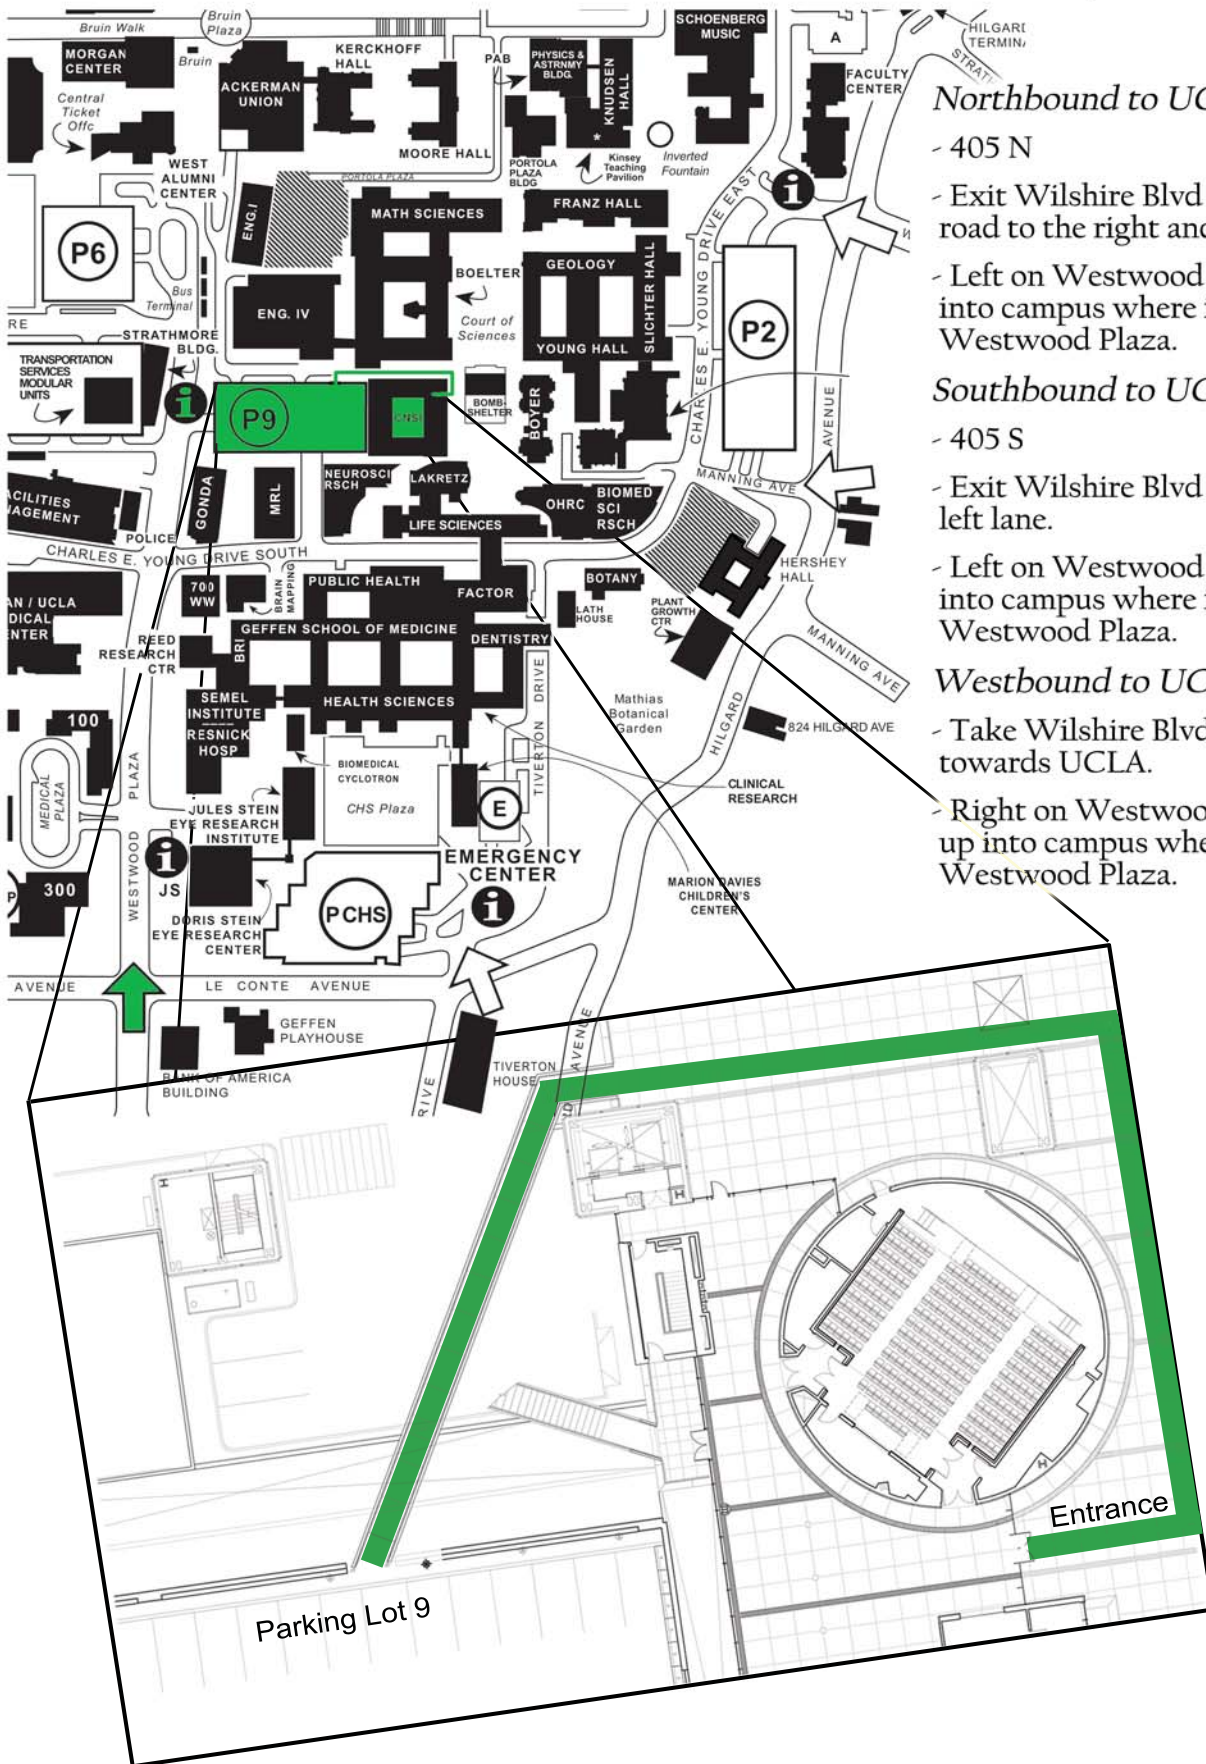

# DIRECTIONS

## Northbound to UCLA (LAX to UCLA):

- 405 N
- Exit Wilshire Blvd East and follow the road to the right and stay on the far left lane
- Left on Westwood Blvd and go straight up into campus where it will change to Westwood Plaza.

## Southbound to UCLA:

- 405 S
- Exit Wilshire Blvd East and stay on the far left lane.
- Left on Westwood Blvd and go straight up into campus where it will change to Westwood Plaza.

## Westbound to UCLA

- Take Wilshire Blvd. and head west towards UCLA.
- Right on Westwood Blvd and go straight up into campus where it will change to Westwood Plaza.

- A parking permit may be obtained at the information kiosk towards the end of Westwood Plaza.